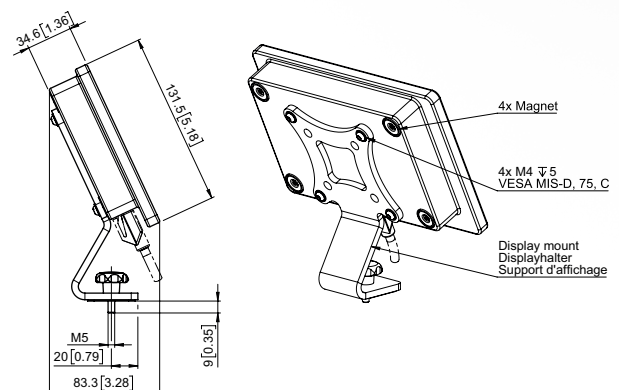

Main Data

Model	VISU-Touch
Panel type	7" LCD with LED backlight
Brightness	250 cd/m ²
Resolution	800x480
Contrast ratio	500 : 1
Touch screen	10 point Projected Capacitive Touch Screen
Viewing angle (H/V)	140°/130°
Operating temperature	0...70 °C (32...158 °F)
Storage temperature	-10...80 °C (14...176 °F)
CPU / Memory	1.2 GHz 64-bit quad-core ARM Cortex-A53 / 1GB LPDDR2
Storage	microSD
Interface	Ethernet TCP/IP, PoE
Mounting	VESA Mount, 50x50 mm (1.97 x 1.97 in.)
Dimensions W x H x D	192.5 x 122.4 x 34.6 mm (7.58 x 4.82 x 1.36 in.)
Power consumption	10 Watt Typical, Normal Operation
Power input	24VDC input, PoE (36...57VDC)
Weight	1 kg (2.2 lbs.)

Further devices ready for VISU-Touch display

• Dimensions in mm (inch)

Switzerland (H.Q.): ZUMBACH Electronic AG, P.O. Box, CH-2552 Orpund, Phone +41(0)32 356 04 00, Fax +41(0)32 356 04 30, E-Mail: sales@zumbach.ch
Switzerland • Benelux • China • Czech Republic • France • Germany • India • Italy • Spain • Taiwan • United Kingdom • USA