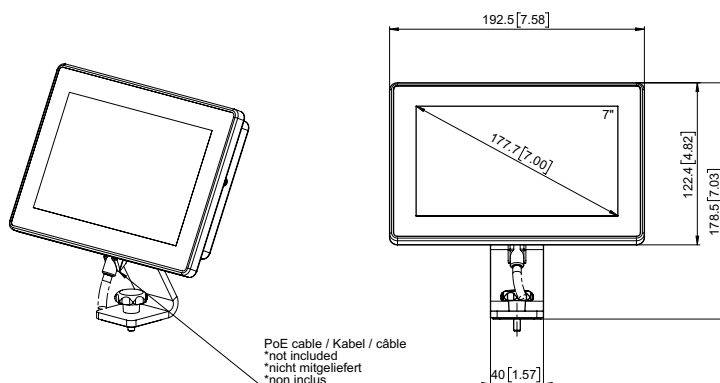

VISU-Touch

Rugged and compact 7" capacitive Touch Screen. This universal PoE (Power over Ethernet) powered touch screen enables display of the integrated web interface of the connected ZUMBACH sensor device. Such as ODAC, ODEX and MSD diameter and ovality gauges, KW lump/neckdowns detectors, Spark Tester systems, RAYEX S systems among others. Devices without PoE can be powered via the separate 24V input connector.

Advantages / Features

- Reactive performance
- Kiosk mode gives intuitive user friendliness
- Hot pluggable with just 1 standard Ethernet cable
- Up to 6 display characteristics – User definable
- Set point and tolerance inputs with colour variation for fast indication of in or out of specification
- Inbuilt terminal for extended device configuration/interrogation
- Can be used as localized display or remote networked display
- Base IP address can be re-configured to suit customized applications such as remote display within factory network
- Flexible use, compatible to all sensor devices without software/hardware adaptation

Main Data

Model	VISU-Touch
Panel type	7" LCD with LED backlight
Brightness	250 cd/m²
Resolution	800x480
Contrast ratio	500 : 1
Touch screen	10 point Projected Capacitive Touch Screen
Viewing angle (H/V)	140°/130°
Operating temperature	0...70 °C (32...158 °F)
Storage temperature	-10...80 °C (14...176 °F)
CPU / Memory	1.2 GHz 64-bit quad-core ARM Cortex-A53 / 1GB LPDDR2
Storage	microSD
Interface	Ethernet TCP/IP, PoE
Mounting	VESA Mount, 50x50 mm (1.97 x 1.97 in.)
Dimensions W x H x D	192.5 x 122.4 x 34.6 mm (7.58 x 4.82 x 1.36 in.)
Power consumption	10 Watt Typical, Normal Operation
Power input	24VDC input, PoE (36...57VDC)
Weight	1 kg (2.2 lbs.)

Further devices ready for VISU-Touch display

• Dimensions in mm (inch)